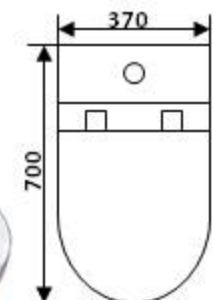

MODEL: W-303

- *SLOW MOVING SEAT COVER
- *SIZE: 145MM & 260MM
- *SMOOTH FLUSHING SYSTEM
- *WATER SAVING
- *PSB APPROVAL

MODEL: W-888

- *SLOW MOVING SEAT COVER
- *UREA SEAT COVER
- *SIZE: 150MM, 250MM & 300MM
- *SMOOTH FLUSHING SYSTEM
- *WATER SAVING
- *PSB APPROVAL
- *GEBERIT FITTING

MODEL: V 800

- *SLOW MOVING SEAT COVER
- *UREA SEAT COVER (optional)
- *SIZE: 145MM & 260MM
- *WATER SAVING
- *PSB APPROVAL

Baron®