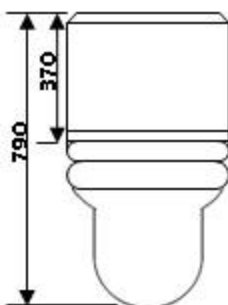

MODEL: W-303

- *SLOW MOVING SEAT COVER
- *SIZE: 145MM & 260MM
- *SMOOTH FLUSHING SYSTEM
- *WATER SAVING
- *PSB APPROVAL

MODEL: W-888

- *SLOW MOVING SEAT COVER
- *UREA SEAT COVER
- *SIZE: 150MM, 250MM & 300MM
- *SMOOTH FLUSHING SYSTEM
- *WATER SAVING
- *PSB APPROVAL
- *GEBERIT FITTING

MODEL: V 800

- *SLOW MOVING SEAT COVER
- *UREA SEAT COVER (optional)
- *SIZE: 145MM & 260MM
- *WATER SAVING
- *PSB APPROVAL

Baron®