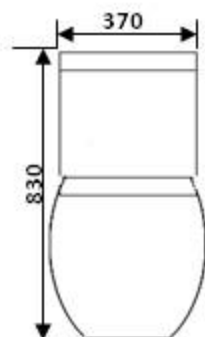

MODEL: W-303

- *SLOW MOVING SEAT COVER
- *SIZE: 145MM & 260MM
- *SMOOTH FLUSHING SYSTEM
- *WATER SAVING
- *PSB APPROVAL

MODEL: W-888

- *SLOW MOVING SEAT COVER
- *UREA SEAT COVER
- *SIZE: 150MM, 250MM & 300MM
- *SMOOTH FLUSHING SYSTEM
- *WATER SAVING
- *PSB APPROVAL
- *GEBERIT FITTING

MODEL: V 800

- *SLOW MOVING SEAT COVER
- *UREA SEAT COVER (optional)
- *SIZE: 145MM & 260MM
- *WATER SAVING
- *PSB APPROVAL

Baron®