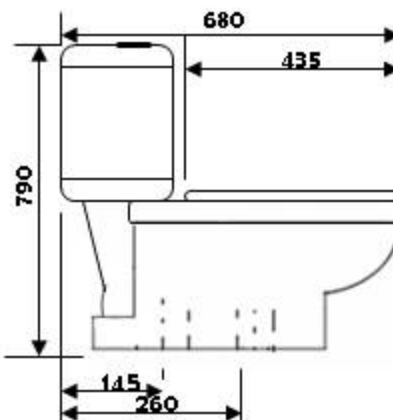

MODEL: W-303

- *SLOW MOVING SEAT COVER
- *SIZE: 145MM & 260MM
- *SMOOTH FLUSHING SYSTEM
- *WATER SAVING
- *PSB APPROVAL

MODEL: W-888

- *SLOW MOVING SEAT COVER
- *UREA SEAT COVER
- *SIZE: 150MM, 250MM & 300MM
- *SMOOTH FLUSHING SYSTEM
- *WATER SAVING
- *PSB APPROVAL
- *GEBERIT FITTING

MODEL: V 800

- *SLOW MOVING SEAT COVER
- *UREA SEAT COVER (optional)
- *SIZE: 145MM & 260MM
- *WATER SAVING
- *PSB APPROVAL

Baron®