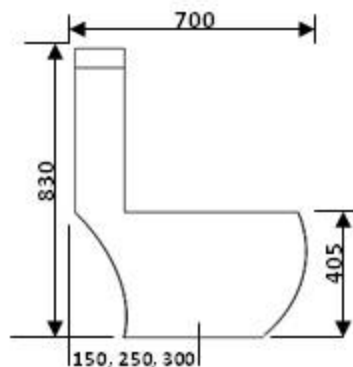

MODEL: W-303

- *SLOW MOVING SEAT COVER
- *SIZE: 145MM & 260MM
- *SMOOTH FLUSHING SYSTEM
- *WATER SAVING
- *PSB APPROVAL

MODEL: W-888

- *SLOW MOVING SEAT COVER
- *UREA SEAT COVER
- *SIZE: 150MM, 250MM & 300MM
- *SMOOTH FLUSHING SYSTEM
- *WATER SAVING
- *PSB APPROVAL
- *GEBERIT FITTING

MODEL: V 800

- *SLOW MOVING SEAT COVER
- *UREA SEAT COVER (optional)
- *SIZE: 145MM & 260MM
- *WATER SAVING
- *PSB APPROVAL

Baron®