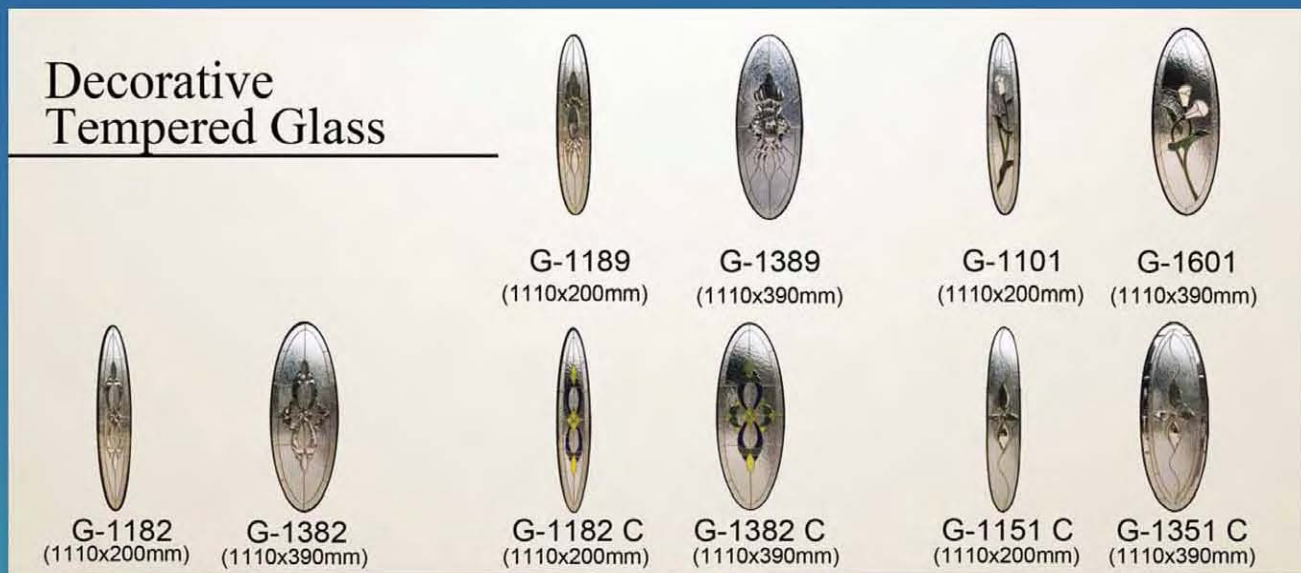

CLASSIC DOOR SERIES

Colors May Varies From Actual Materials Due To Printing.

PVC DOORS

PVC DOOR

MULTI FOLD PVC DOOR

DECORATIVE TEMPERED GLASS

Decorative Tempered Glass

COLOR CHART