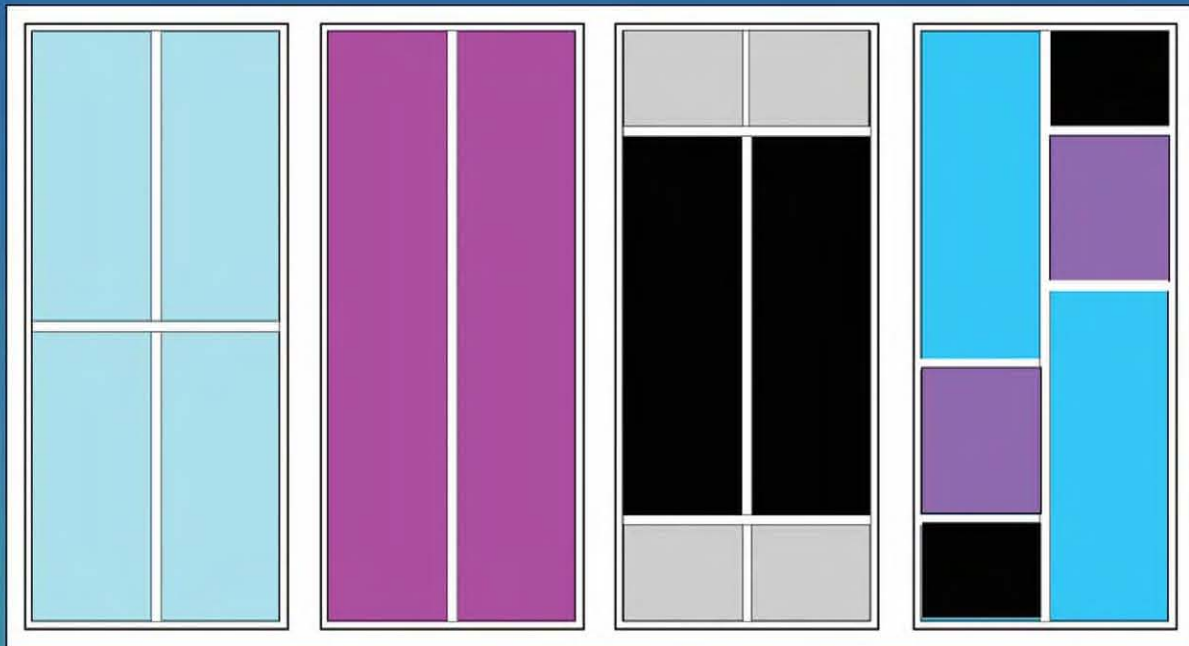

BI-FOLD DOOR

ALUMINIUM BI-FOLD DOOR

TOP BOTTOM USING CLIP

TOP TRACK ROLLER
BOTTOM WITH OR
WITHOUT CLIP TRACK

ALUMINIUM BI-FOLD DOOR

BIF-01

BIF-02

BIF-03

BIF-04

**TRANSPARENT/
TRANSLUCENT
SERIES**

OPAQUE SERIES

CLIP TYPE/ TOP ROLLER TRACK 16

Colors May Varies From Actual Materials Due To Printing.