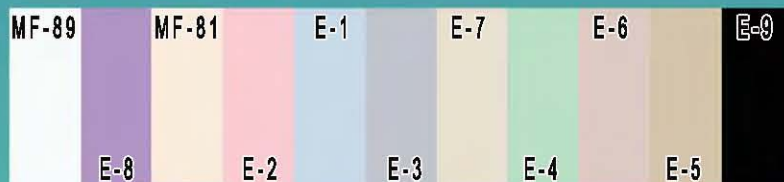

BI-FOLD DOOR

ALUMINIUM BI-FOLD DOOR

TOP BOTTOM USING CLIP

TOP TRACK ROLLER
BOTTOM WITH OR
WITHOUT CLIP TRACK

ALUMINIUM BI-FOLD DOOR

BIF-01

BIF-02

BIF-03

BIF-04

**TRANSPARENT/
TRANSLUCENT
SERIES**

OPAQUE SERIES

CLIP TYPE/ TOP ROLLER TRACK 16

Colors May Varies From Actual Materials Due To Printing.