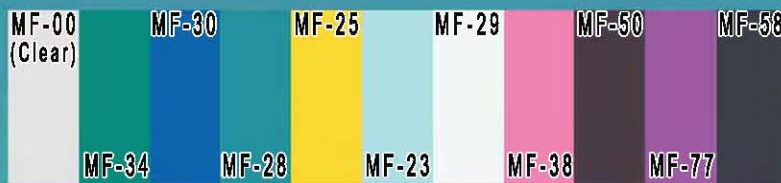

BI-FOLD DOOR

ALUMINIUM BI-FOLD DOOR

TOP BOTTOM USING CLIP

TOP TRACK ROLLER
BOTTOM WITH OR
WITHOUT CLIP TRACK

ALUMINIUM BI-FOLD DOOR

BIF-01

BIF-02

BIF-03

BIF-04

**TRANSPARENT/
TRANSLUCENT
SERIES**

OPAQUE SERIES

CLIP TYPE/ TOP ROLLER TRACK 16

Colors May Varies From Actual Materials Due To Printing.